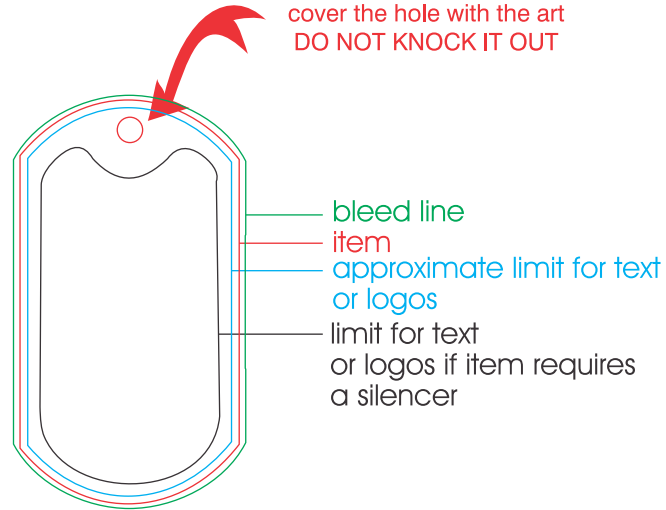

Item number: 80-28500
Item description: FCD
Dog Tag 4 1/2 inch Ball Chain

NOTE:
If there is a full bleed image...then that covers the hole
cover the hole with the art
DO NOT KNOCK IT OUT

Please be mindful that any type smaller than 6 pt. may not print well.
If your art contains letters smaller than this size, and the proof is approved, we are not responsible for poor imprint quality.

(6 pt.)

***Thank you for
your business!***

***For best
accuracy
please print***

THIS SHOULD
MEASURE
ONE INCH

THE DOTTED LINE REPRESENTS
THE MAXIMUM IMPRINT AREA. IT
DOES NOT PRINT.